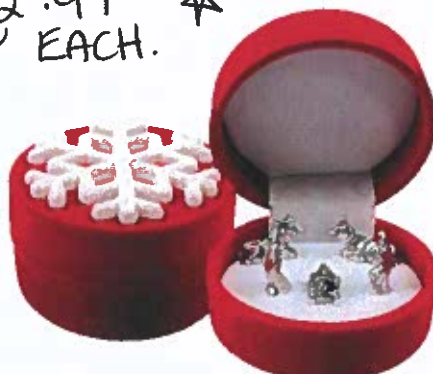

Miniature Nativity Sets

All miniature nativities are singly boxed

★ £2.99 EACH ★

8904 Christmas Tree Shaped Box
with 5 Metal Figures • Box open size: 2 1/4" high

89018 Vanity Case Box
with 5 Metal Figures • Box open size: 3" high

89019 Bell Shaped Box
with 5 Metal Figures • Box open size: 2 1/2" high

89020 Bell Shaped Box
with 5 Metal Figures • Box open size: 2 1/4" high

89021 Rose Shaped Box
with 5 Metal Figures • Box open size: 2 1/4" high

89022 Rose & Heart Shaped Box
with 5 Metal Figures • Box open size: 3" high

89023 Shell Shaped Box
with 5 Metal Figures • Box open size: 2 1/4" high

89024 Heart Shaped Box
with 5 Metal Figures • Box open size: 2 1/4" high

89025 Handbag Shaped Box
with 5 Metal Figures • Box open size: 1 1/2" high

★ £2.99 EACH ★

89026 SHELL
3 1/4" high

89027 SNOWFLAKE
2 3/4" high

89028 CROWN
3 1/2" high